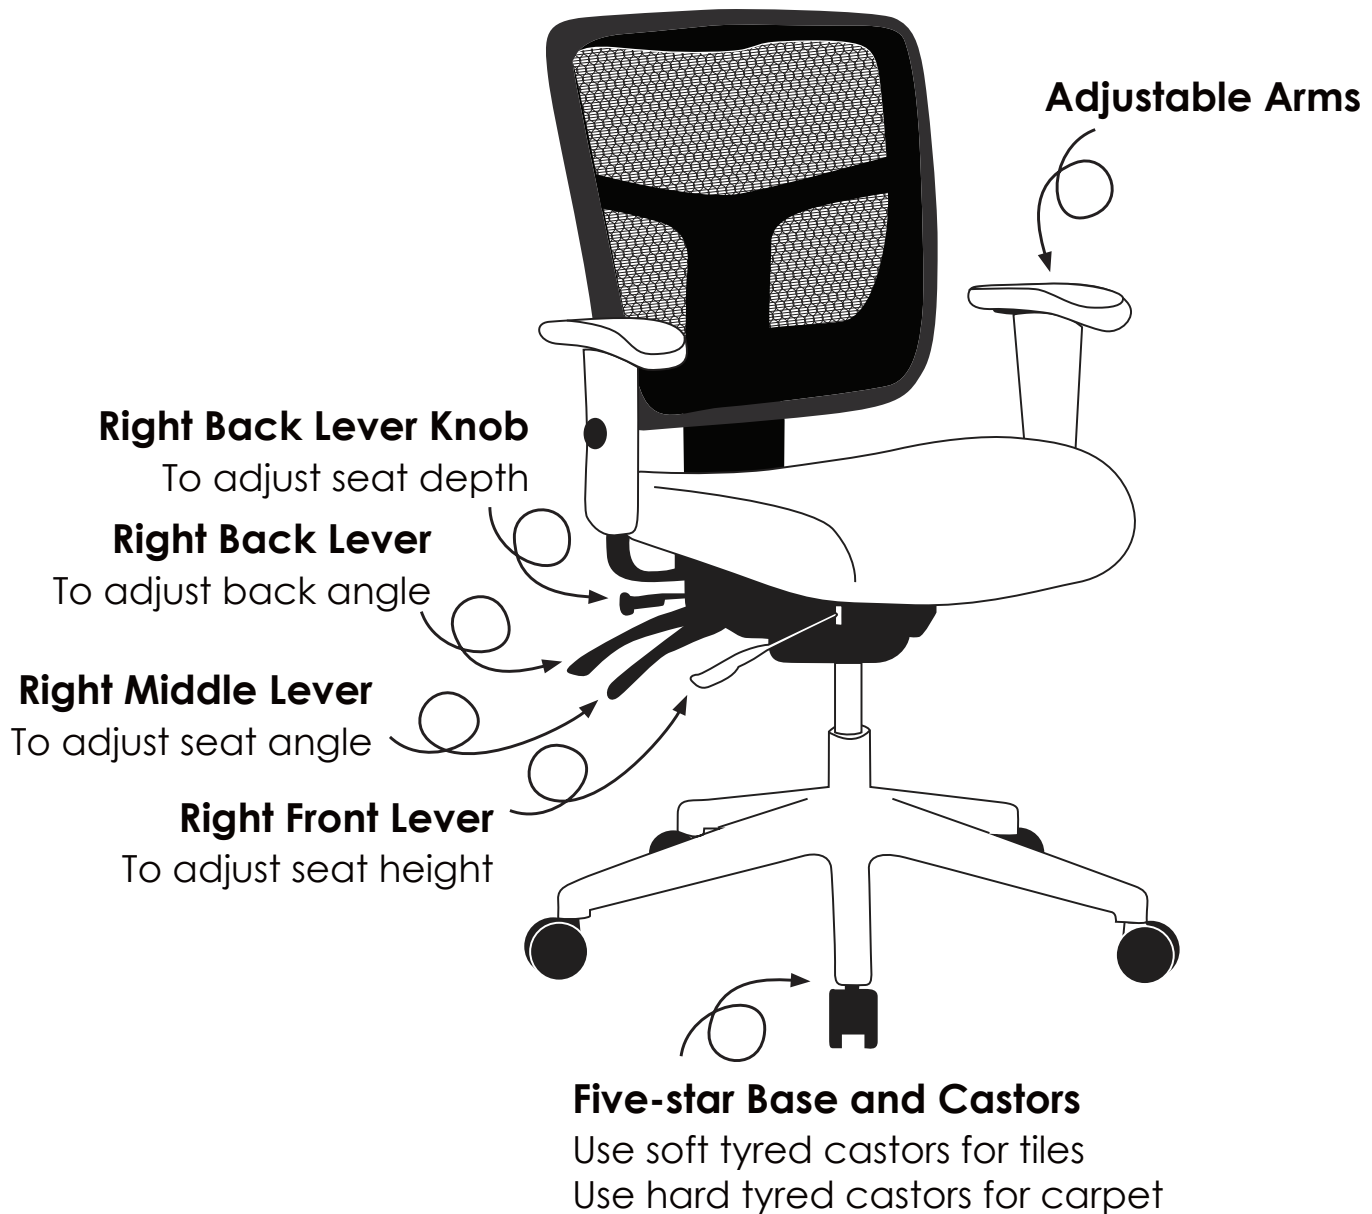

MULTI

» INSTRUCTIONS OF USE

X Do not use as a step ladder

- » Vacuum regular
- » Regularly adjust mechanism angle
- » Regularly adjust gas height
- » All warranty claims to be forwarded to place of purchase
- » Warranty covers components and workmanship only
- » Damage or wear and tear not covered by warranty
- » Misuse or abuse will not be covered under warranty